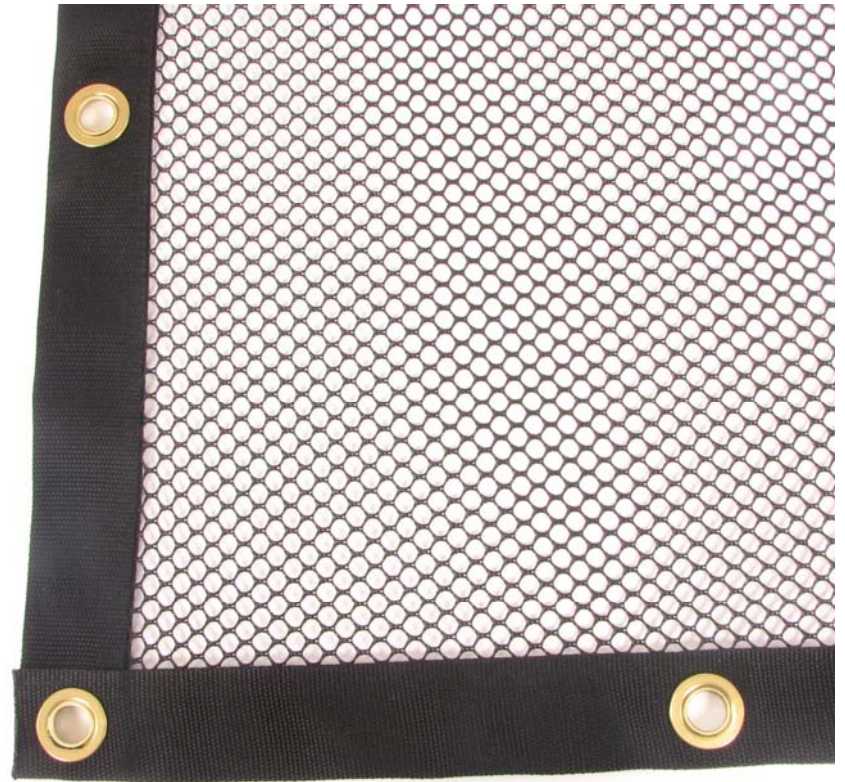

### Safety Mesh Panel - Barrytex Polyester with Grommet

This polyester fiber mesh netting is lightweight and available in different width options, which make it easy to install.

#### Applications

- Securing concrete structures (specified by MTQ)
- Debris screening
- Gymnasium screen
- Divider curtains
- Decoration

#### SPECIFICATIONS

- 100% polyester fiber
- Colors: Black, grey, white (Other colors available on request)
- Width: 120 cm (48"), 150 cm (60"), 245 cm (96") or 300 cm (120")
- Finishing (F7) : Sewn webbing border
- Finishing (C9) : Grommets